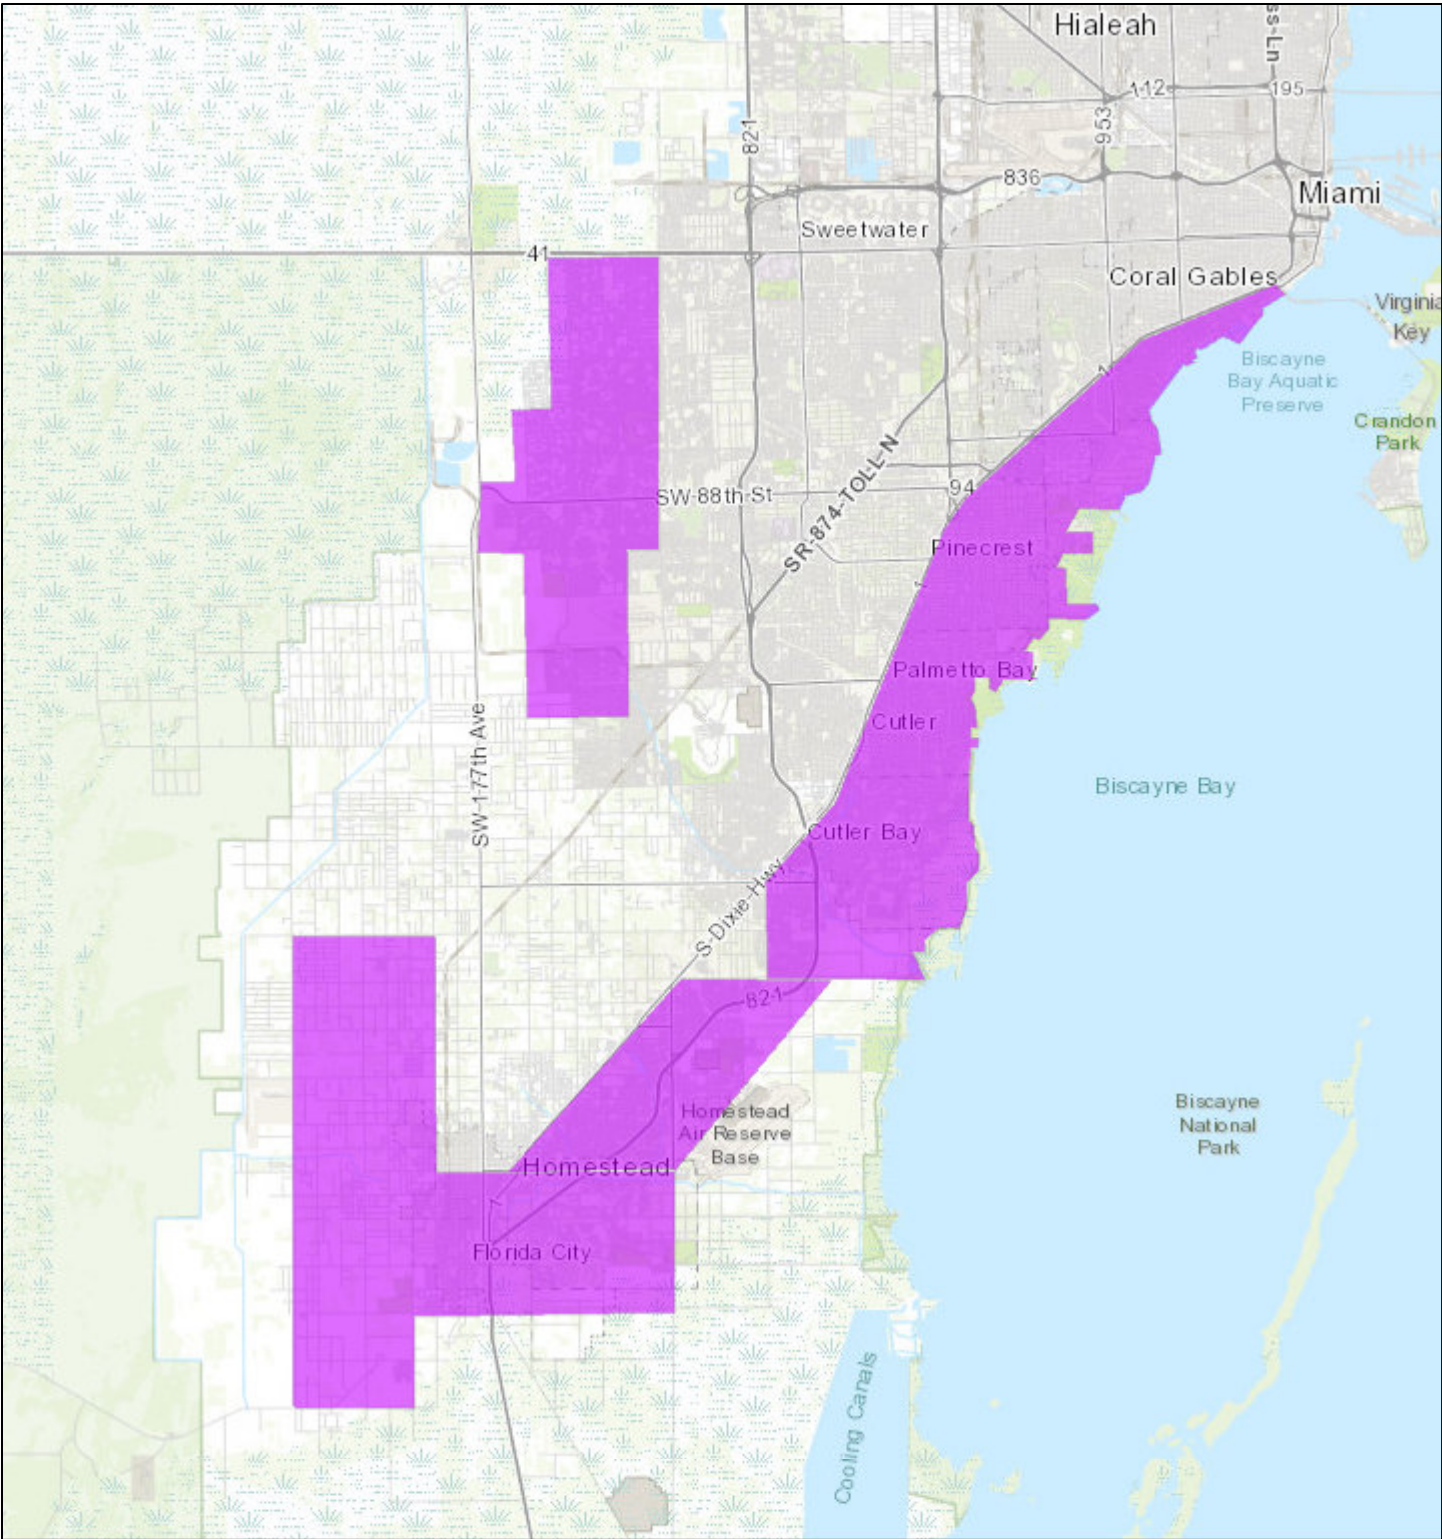

Aerial Spray Zones for 07/03/17 from 12:01 a.m to 5:30 a.m

June 29, 2017

1:288,895

Miami-Dade County Spray Areas

Override 1

Sources: Esri, HERE, DeLorme, Intermap, increment P Corp., GEBCO, USGS, FAO, NPS, NRCAN, GeoBase, IGN, Kadaster NL, Ordnance Survey, Esri Japan, METI, Esri China (Hong Kong), swisstopo, MapmyIndia, © OpenStreetMap contributors, and the GIS User Community